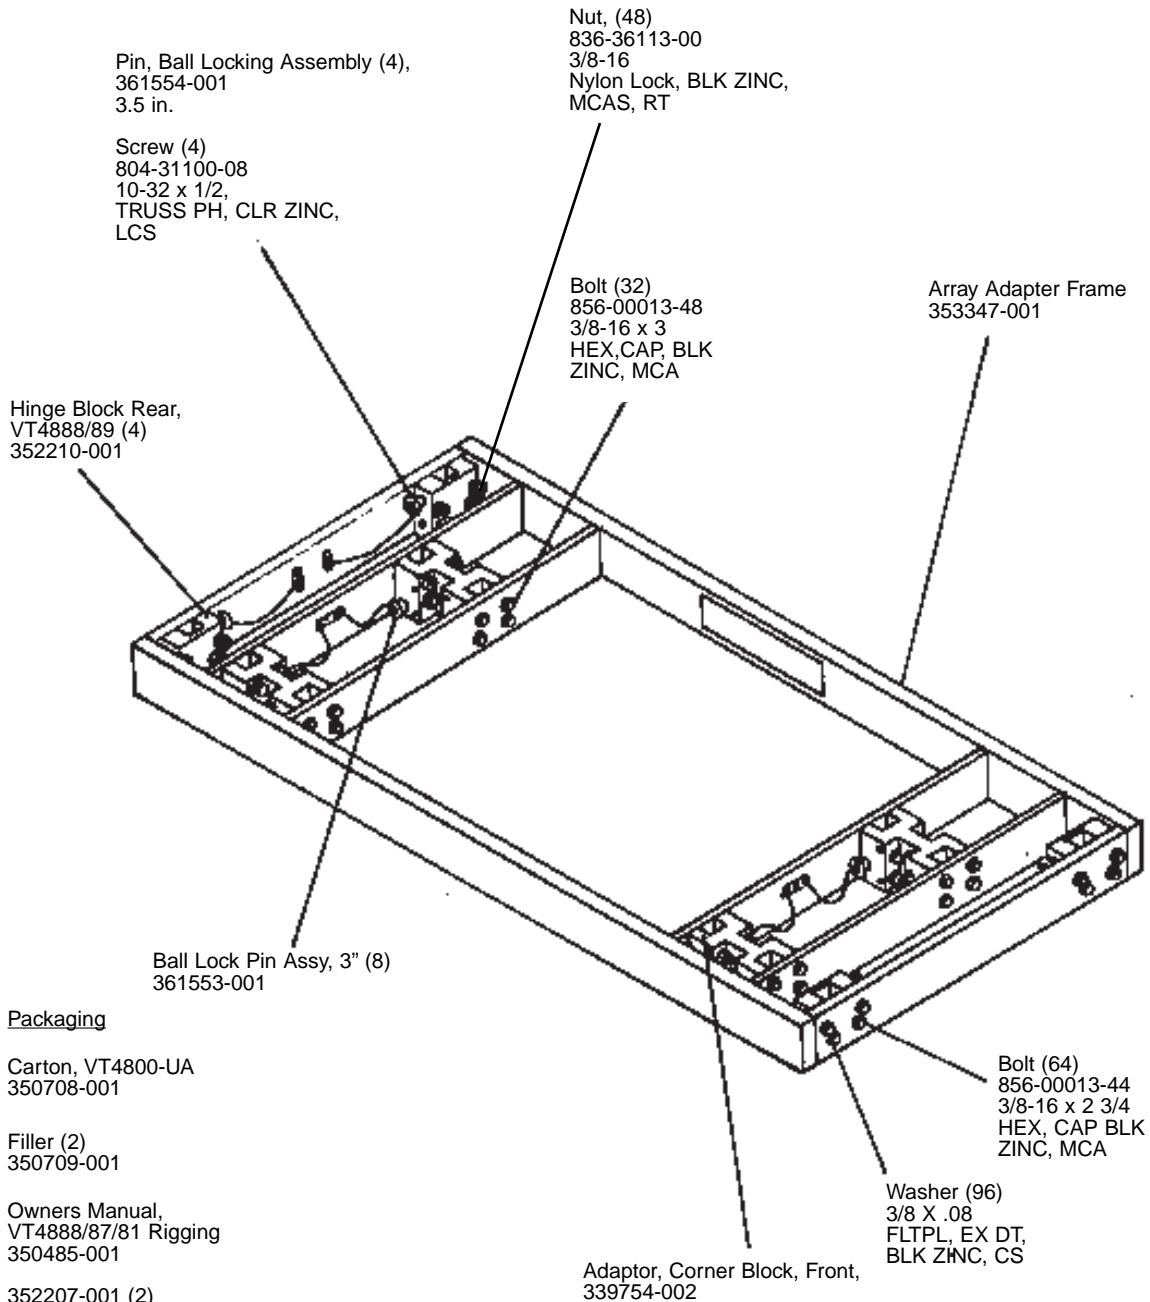

## UNIVERSAL ADAPTER FRAME

### Packaging

Carton, VT4800-UA  
350708-001

Filler (2)  
350709-001

Owners Manual,  
VT4888/87/81 Rigging  
350485-001

352207-001 (2)  
Hinge Assembly, VT4800-UA 9.75"L  
(VT4888/VT4882)

352206-001 (2)  
Hinge Assembly,VT4800-UA/CA 8'75"L  
(VT4887/VT4881)

352200-002 (2)  
Hinge Assembly, Front VT4889/80

352201-003(2)  
Hinge Assembly, Front VT4888/VT4882

49790P (2)  
Microfoam Sheets

**VT4800-UA** Universal Adapter Frame for combining different VerTec system models into multi-box arrays. Suspends VT4888 and/or VT4887/VT4881 from VT4880 or VT4889 arrays. Includes hinge bar sets for VT4888, VT4887/VT4881. Aluminum, black. (43 kg/95 lb)