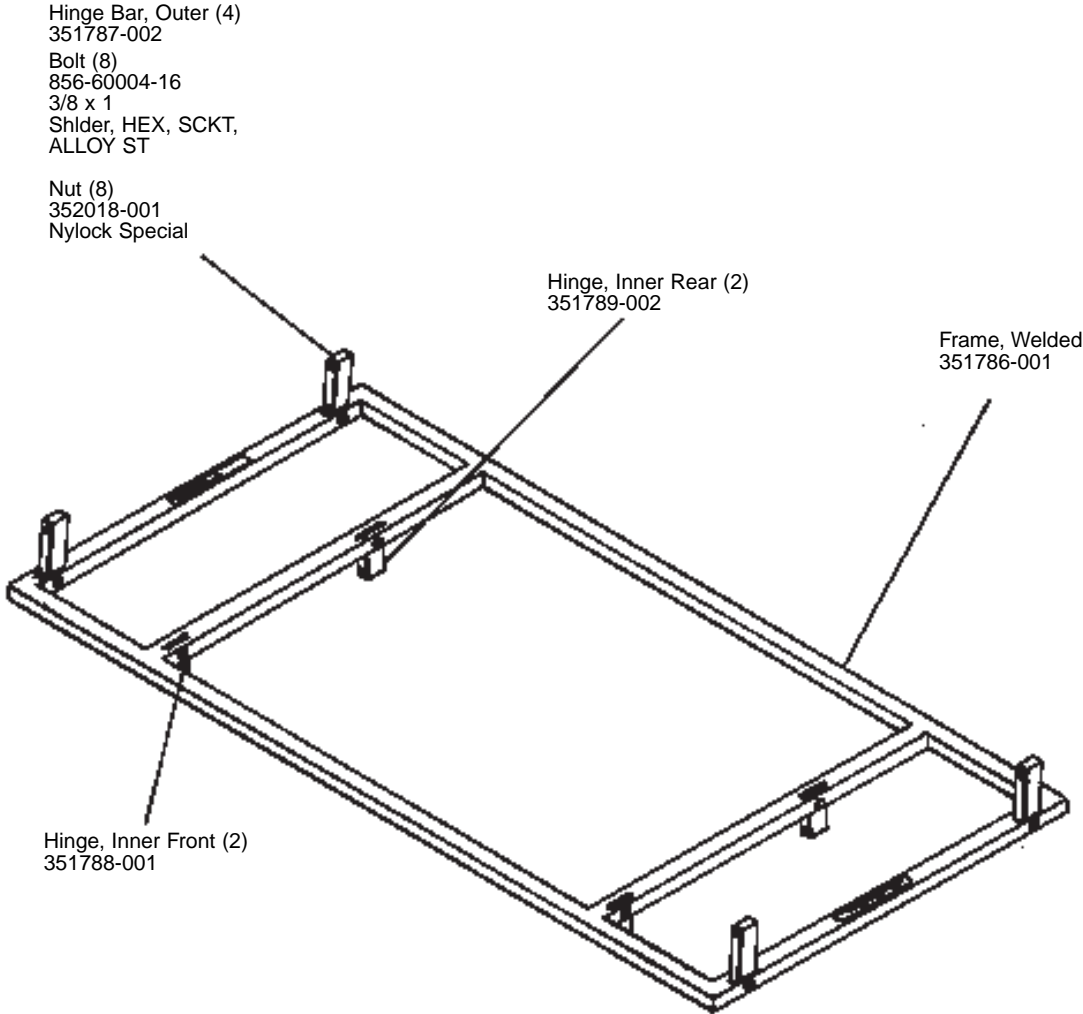

JBL VT4800-DA

DOWNFILL ADAPTER FRAME

Packaging:
Carton, VT4800-DA
350715-001

Filler,
350716-001 (4)

Owners Manual,
VT4888/87/81 Rigging
350485-001

VT4800-DA Downfill Adapter Frame for suspending up to four VT4887 beneath VT4889 or VT4880 arrays. Includes hinge bar attachment points.
Steel, black (25 kg/56 lb)