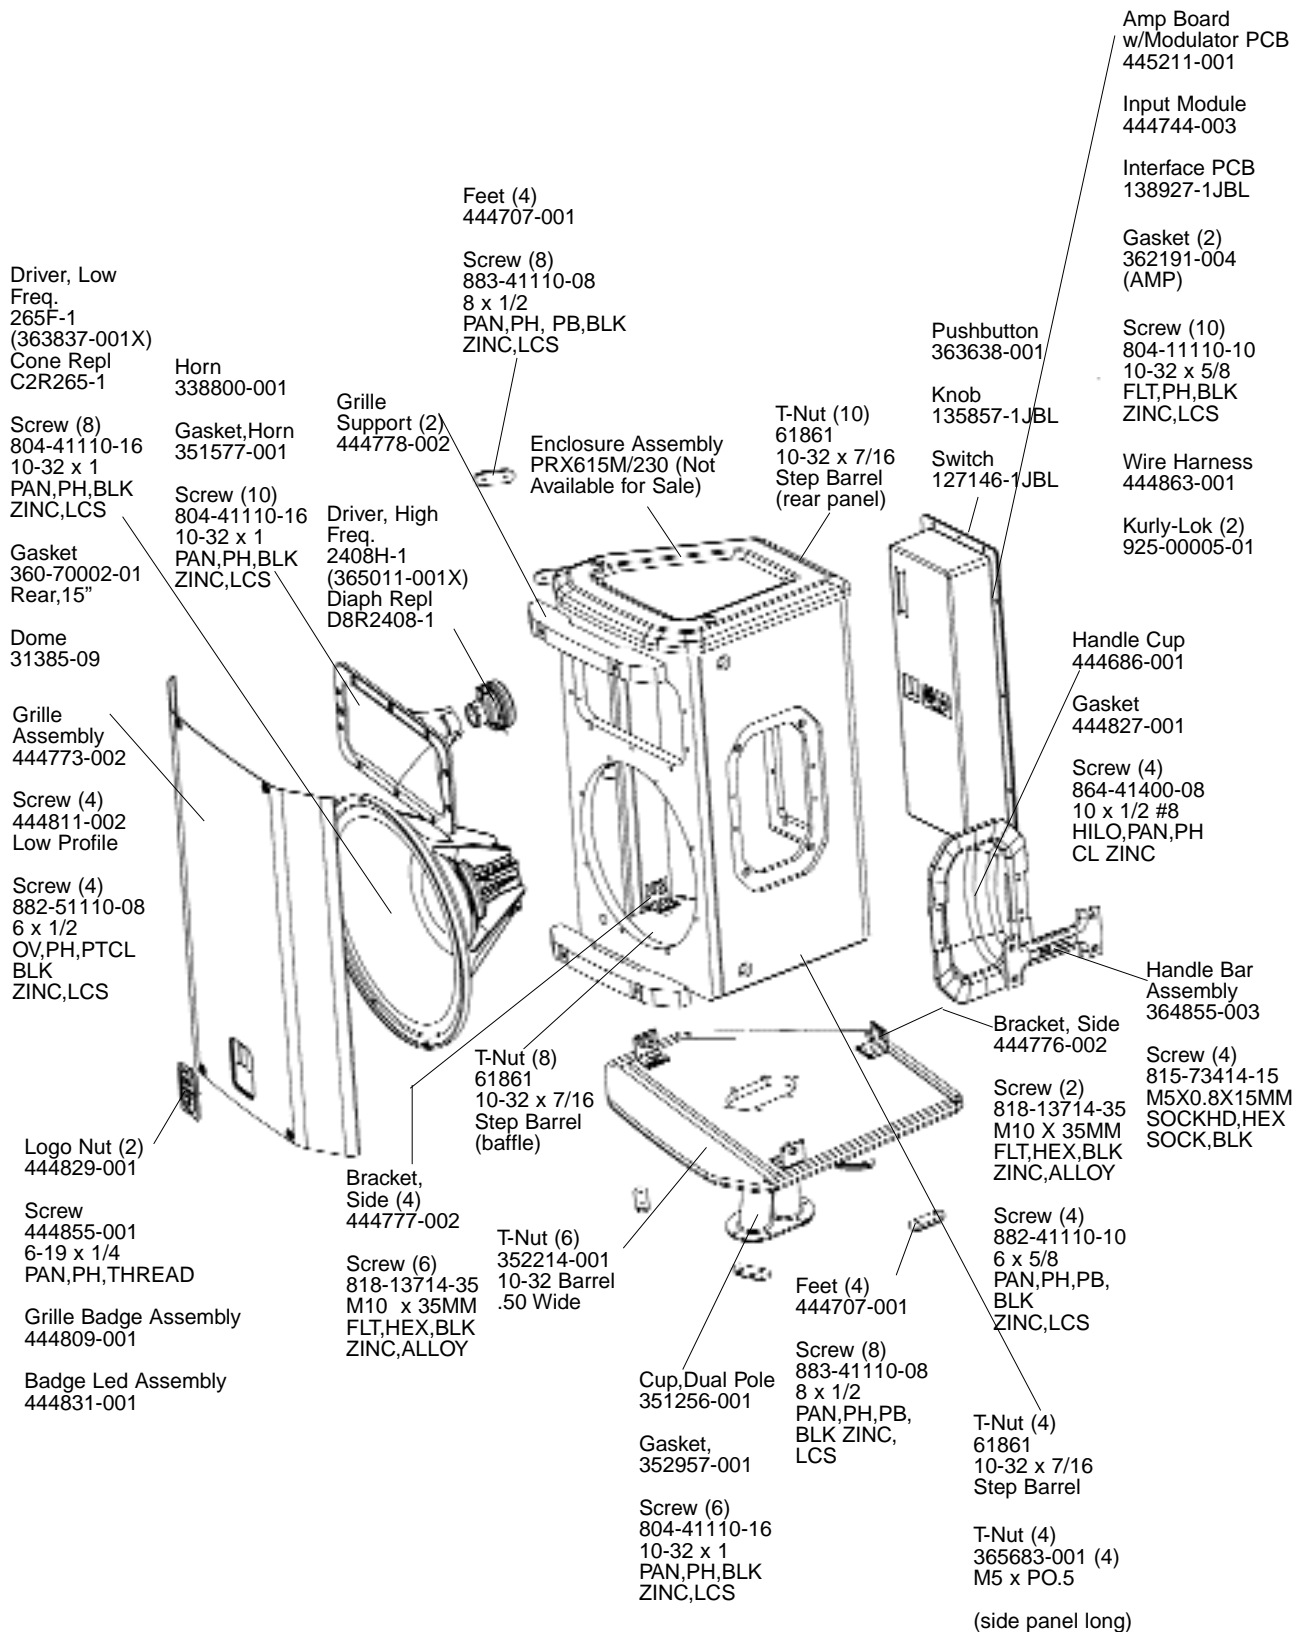

PHYSICAL SPECIFICATIONS:

- Enclosure Dimensions: 660 x 429 x 414 mm D (26 x 16.9 x 16.3 in. D)
- Net Weight: 43.5 lb (19.7 kg)

WARRANTY INFORMATION:

- Refer to Warranty Statement packed with each product.

COMPONENT EXPLODED VIEW

JBL PRX615M/230