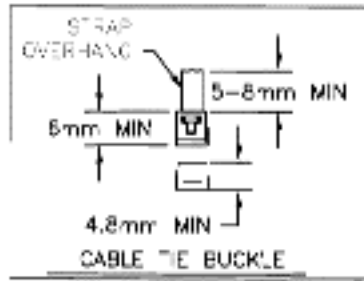

Driver, Low Freq.
265F-1
(363837-001X)
Cone Repl
C2R265-1

Driver, High Freq.
2408H-1
(365011-001X)
Diaph Repl
D8R2408-1

JBL PRX615M/230

SCHEMATIC DIAGRAM (444832-001)

Wire Harness Assembly

SCHEMATIC

JBL PRX615M/230