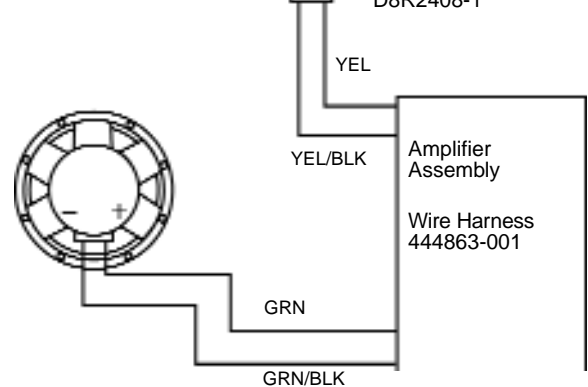

PACKAGE

Warranty Card
59660

- Manual 444833-001
- Carton 5004556
- Filler, Top 5004553
- Filler, Bottom 5004554
- PKG, Microfoam (4) 49790P
- Cord, AC, Line 425-00000-00 (120V)
425-00000-01 (230V)

WIRING DIAGRAM

Driver, Low Freq.
265F-1
(363837-001X)
Cone Repl
C2R265-1

Driver, High Freq.
2408H-1
(365011-001X)
Diaph Repl
D8R2408-1

JBL PRX615M/230

SCHEMATIC DIAGRAM (444832-001)

Wire Harness Assembly

SCHEMATIC

JBL PRX615M/230