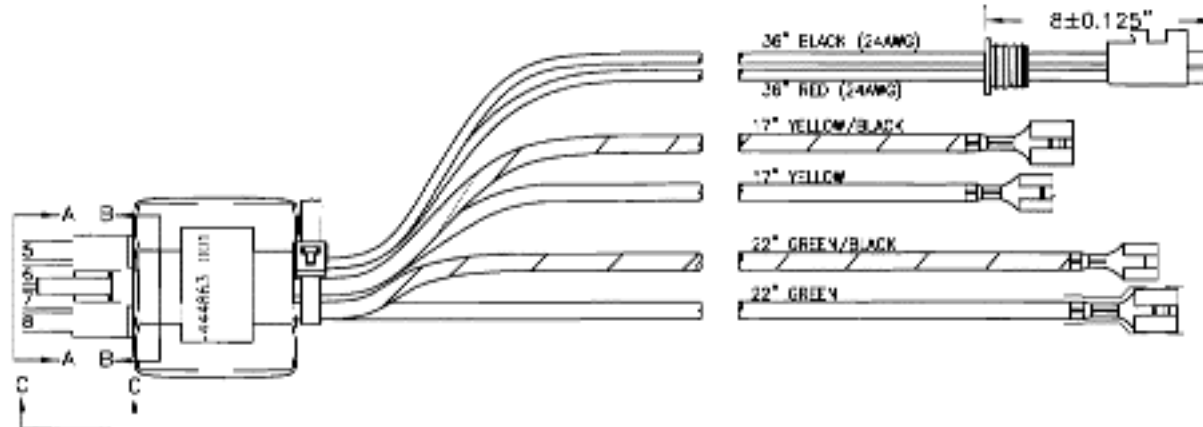

Driver, Low Freq.
265F-1
(363837-001X)
Cone Repl
C2R265-1

Driver, High Freq.
2408H-1
(365011-001X)
Diaph Repl
D8R2408-1

JBL PRX615M/230

SCHEMATIC DIAGRAM (444832-001)

Wire Harness Assembly

SCHEMATIC

JBL PRX615M/230