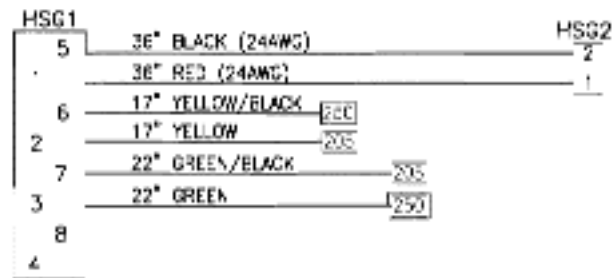

Driver, Low Freq.
265F-1
(363837-001X)
Cone Repl
C2R265-1

Driver, High Freq.
2408H-1
(365011-001X)
Diaph Repl
D8R2408-1

JBL PRX615M/230

SCHEMATIC DIAGRAM (444832-001)

Wire Harness Assembly

SCHEMATIC

JBL PRX615M/230