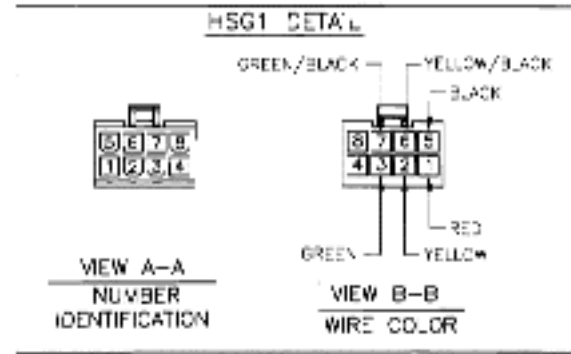

Driver, Low Freq.
265F-1
(363837-001X)
Cone Repl
C2R265-1

Driver, High Freq.
2408H-1
(365011-001X)
Diaph Repl
D8R2408-1

JBL PRX615M/230

SCHEMATIC DIAGRAM (444832-001)

Wire Harness Assembly

SCHEMATIC

JBL PRX615M/230