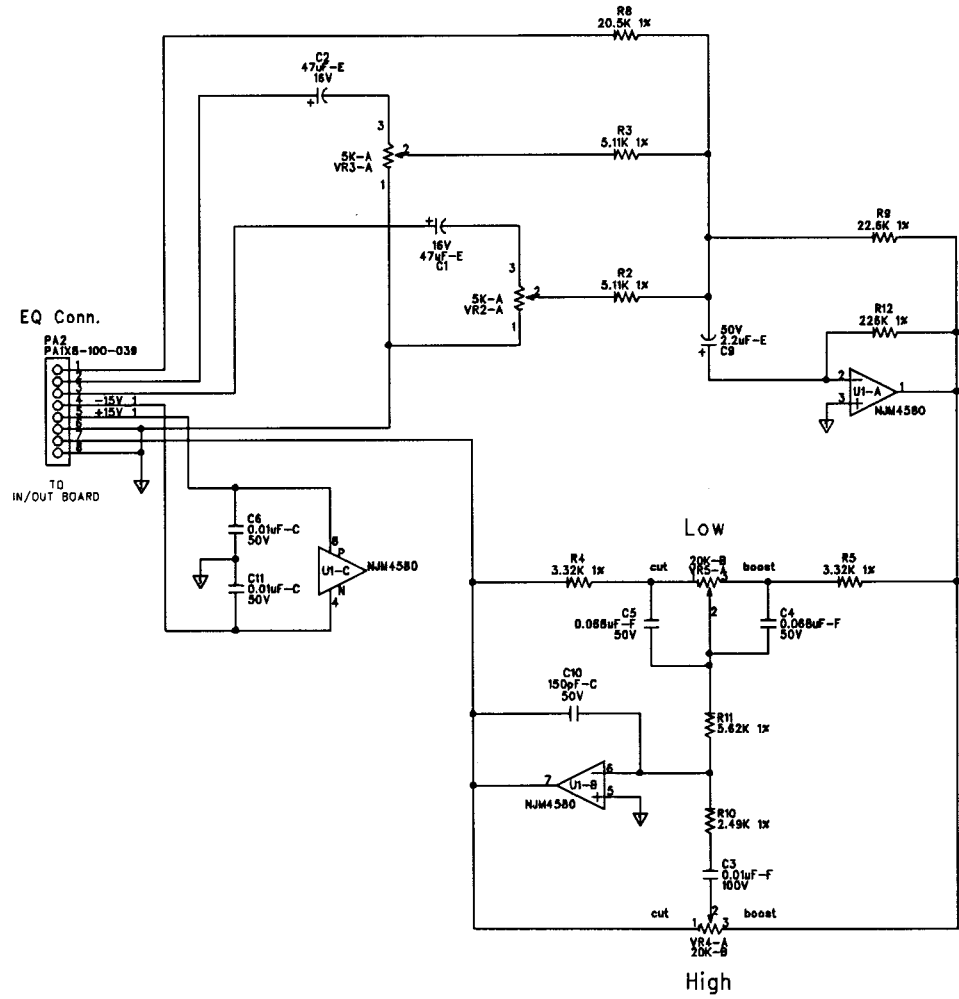

# JBL EON15-G2

SIZE: A	SHEET TITLE: EQ BOARD	REVISION: A0
START DATE: 03/08/00	DRAWING NO: 05-6369	SHEET: 4 OF 4