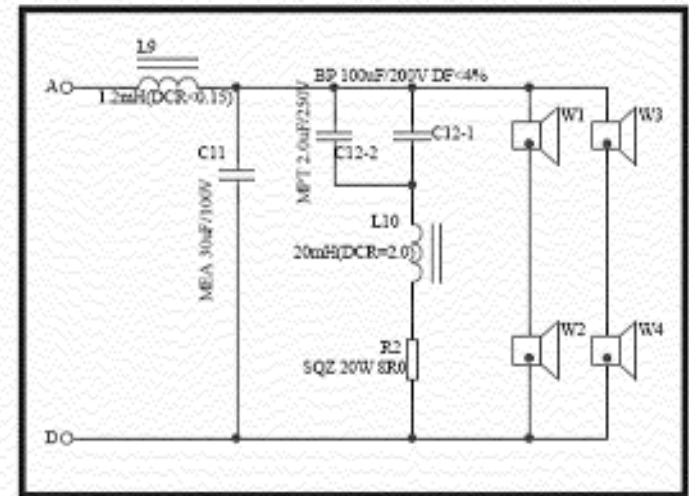

Bracket (-1 Series) Speaker / Wall 445289-001
445289-002 (WH)

Carton 444117-001
5011383 (-1 Series)

CBT 70J/WH REV C

JBL CBT 70J/WH/-1

SCHEMATIC (444091-001)

Individual Parts for the above crossover are not available.
A complete replacement assembly should be ordered.