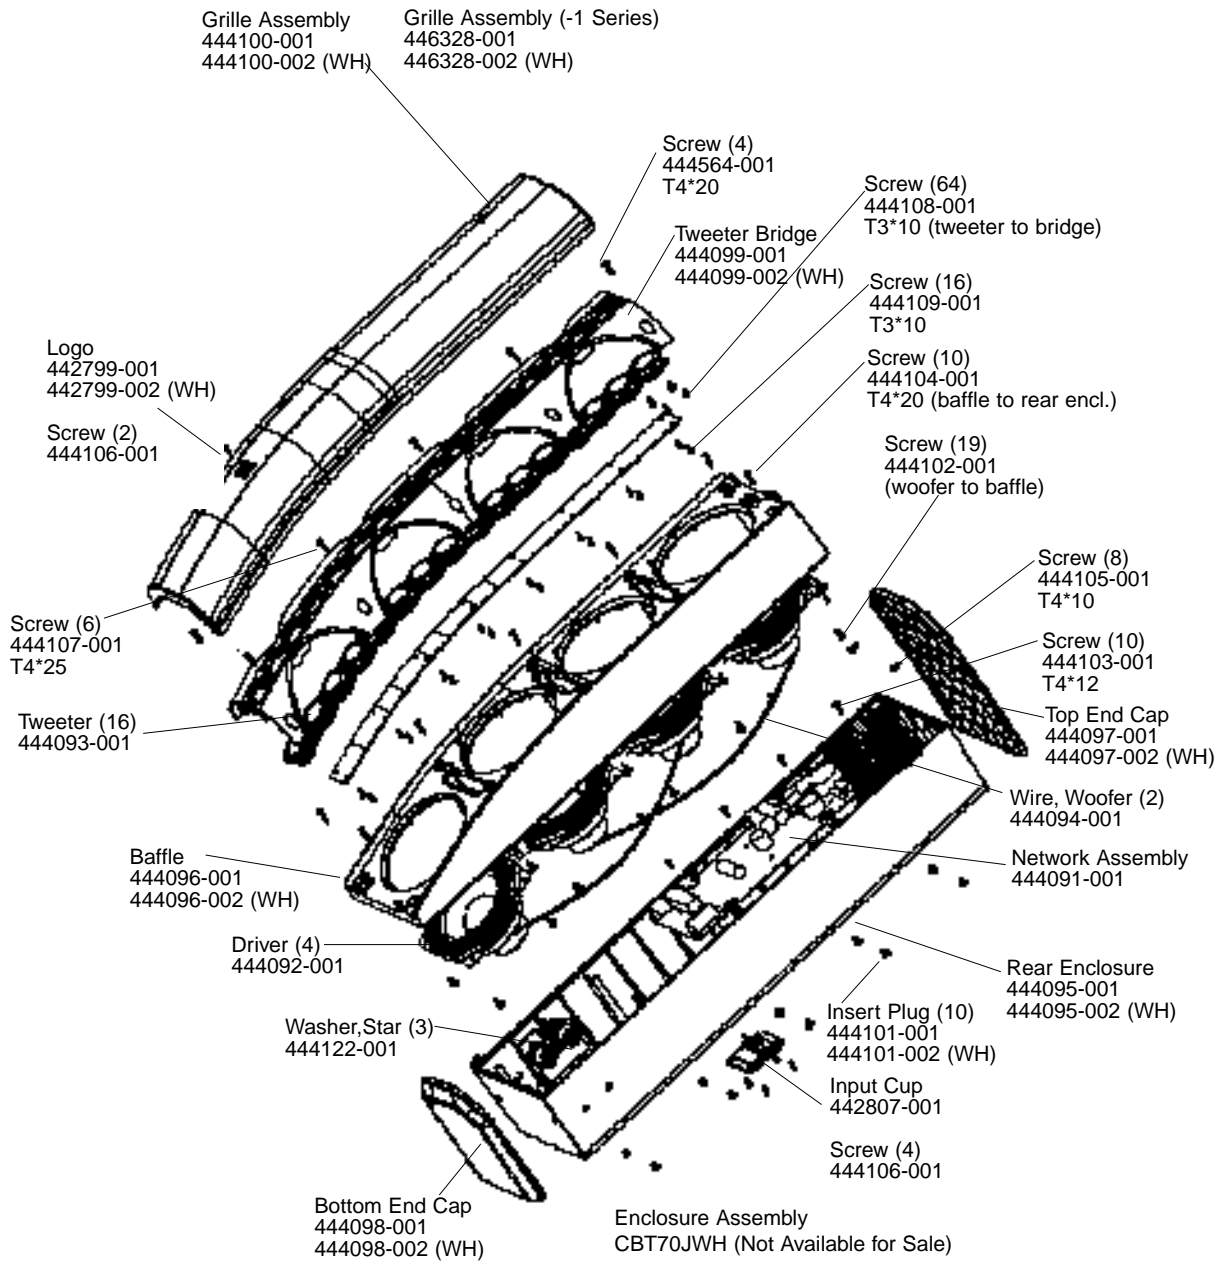

JBL CBT 70J/WH/-1

COMPONENT EXPLODED VIEW

JBL CBT 70JWH/-1