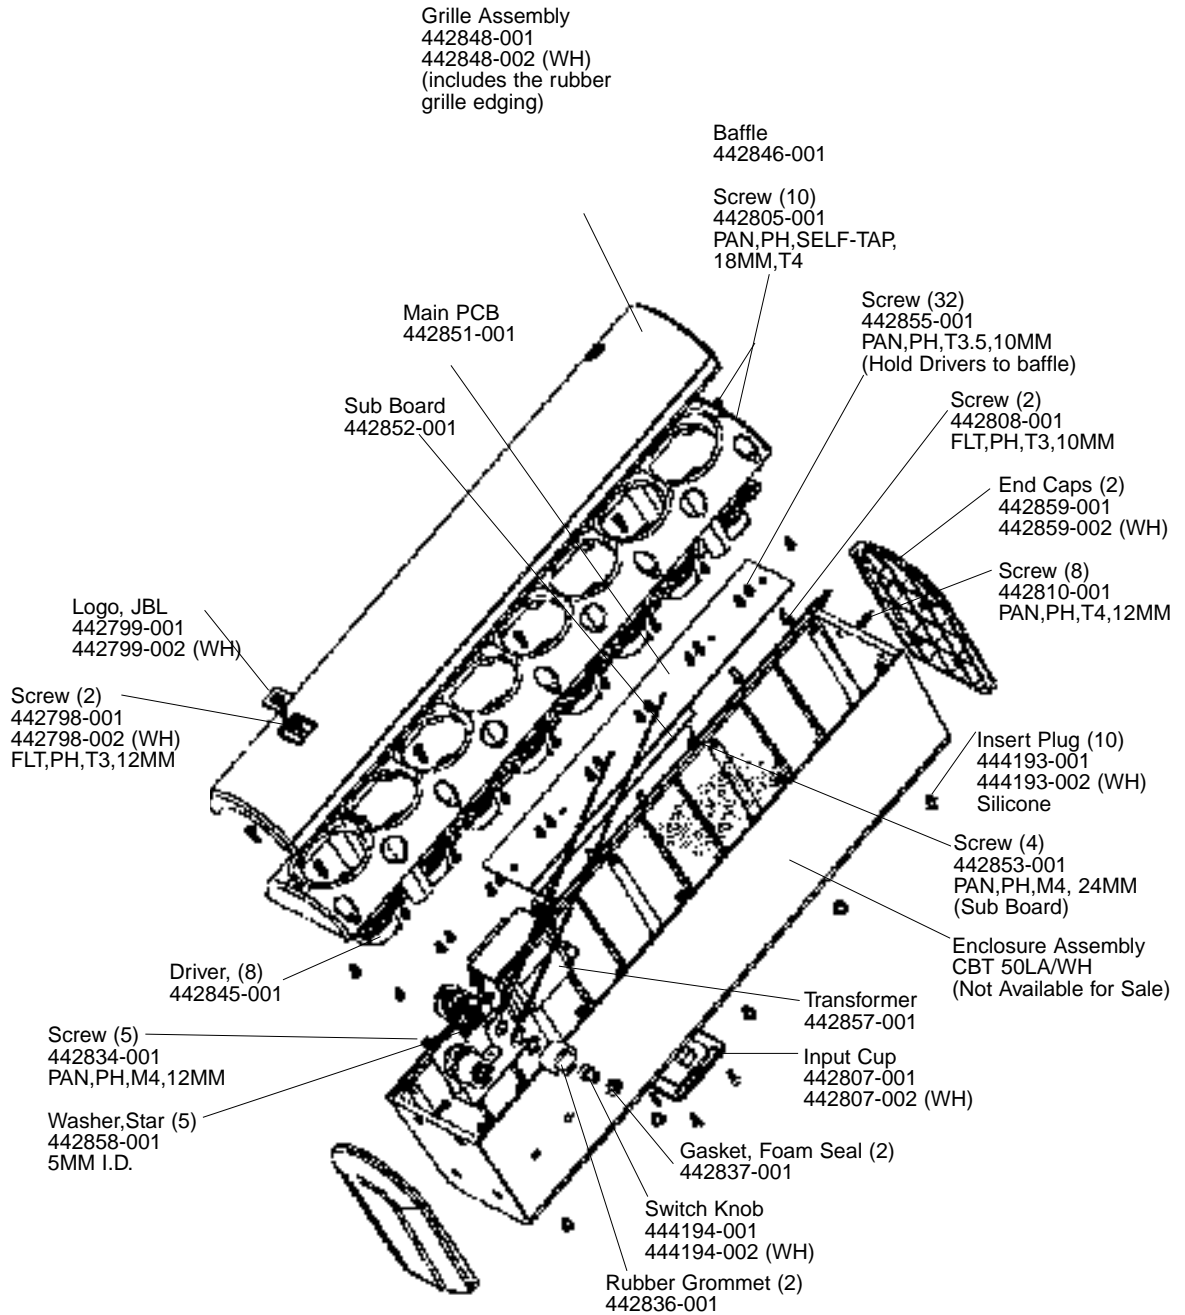

Washers, Flat SS (6)
444190-001
444190-002 (WH)

Switch Cover (3)
444192-001
444192-002 (WH)

Bolts (2)
444478-001
444478-002 (WH)
M6-34MM

Nuts (2)
444479-001
444479-002 (WH)
M6

JBL CBT 50LA/WH/-1

SCHEMATIC (442851-001)

Individual Parts for the above crossover are not available.
A complete replacement assembly should be ordered.

JBL CBT 50LA/WH/-1

JBL CBT 50LA/WH/-1

COMPONENT EXPLODED VIEW

JBL CBT 50LA/WH/-1