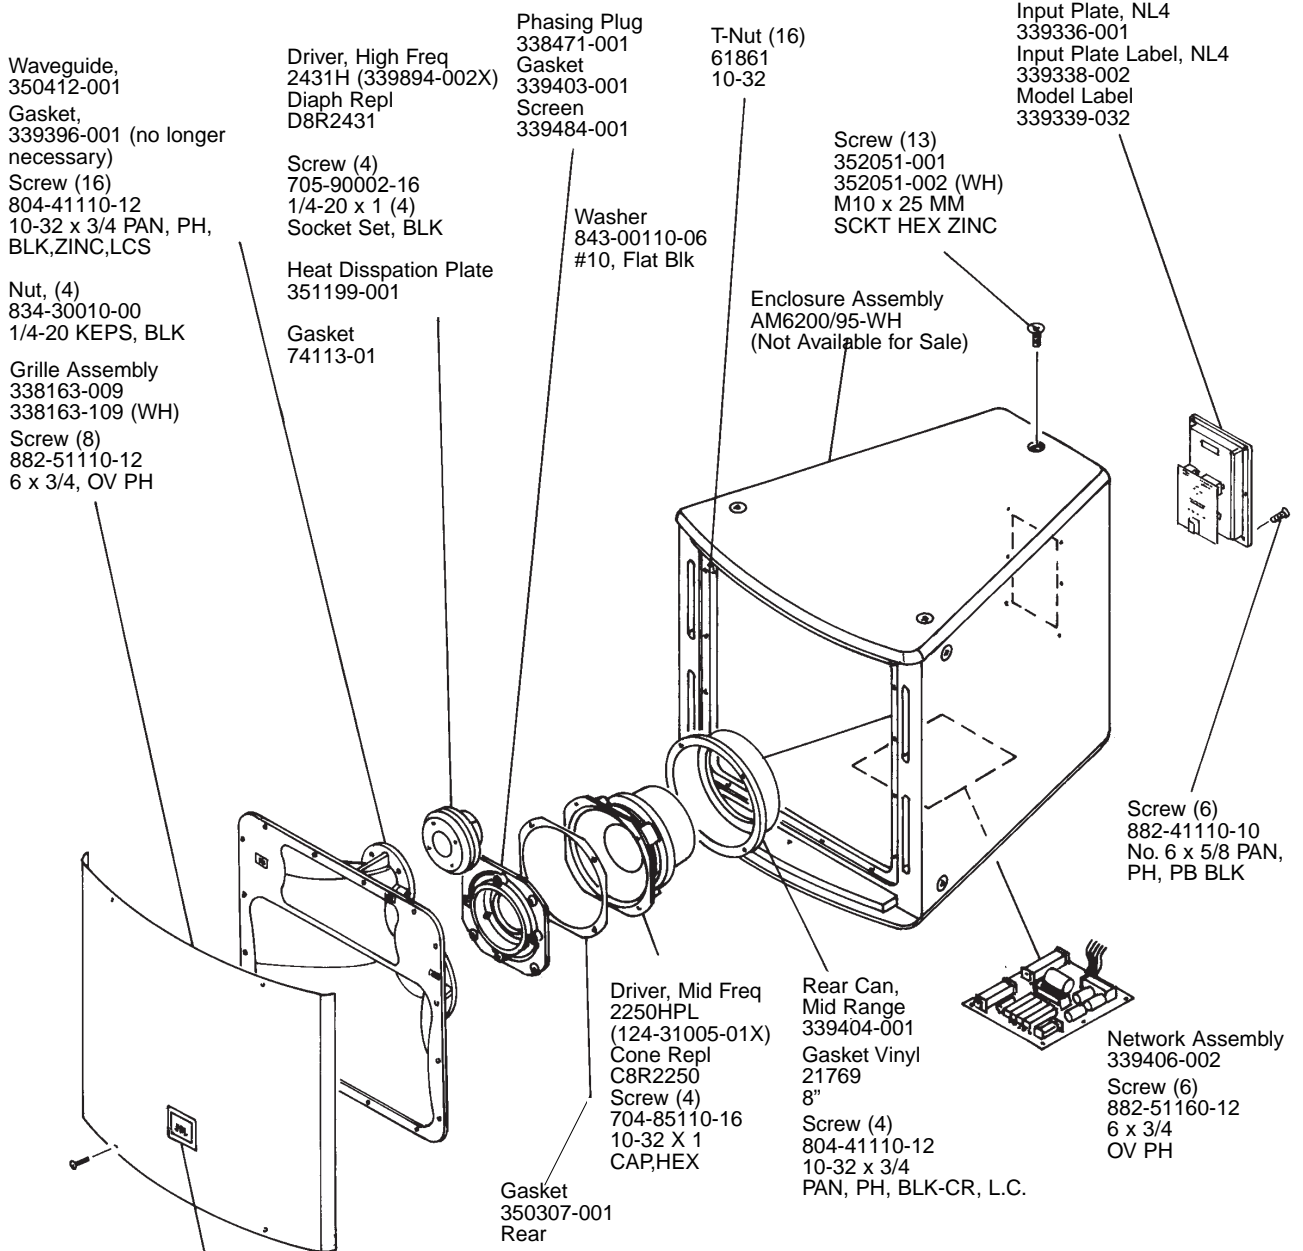

JBL AM6200/95-WH

COMPONENT EXPLODED VIEW

Logo, Grille Assembly (Large), AE 339400-001

Push Nut 350689-001 7/16"

Compression Spring 350690-001

76168 Washer .175 ID, .75 OD