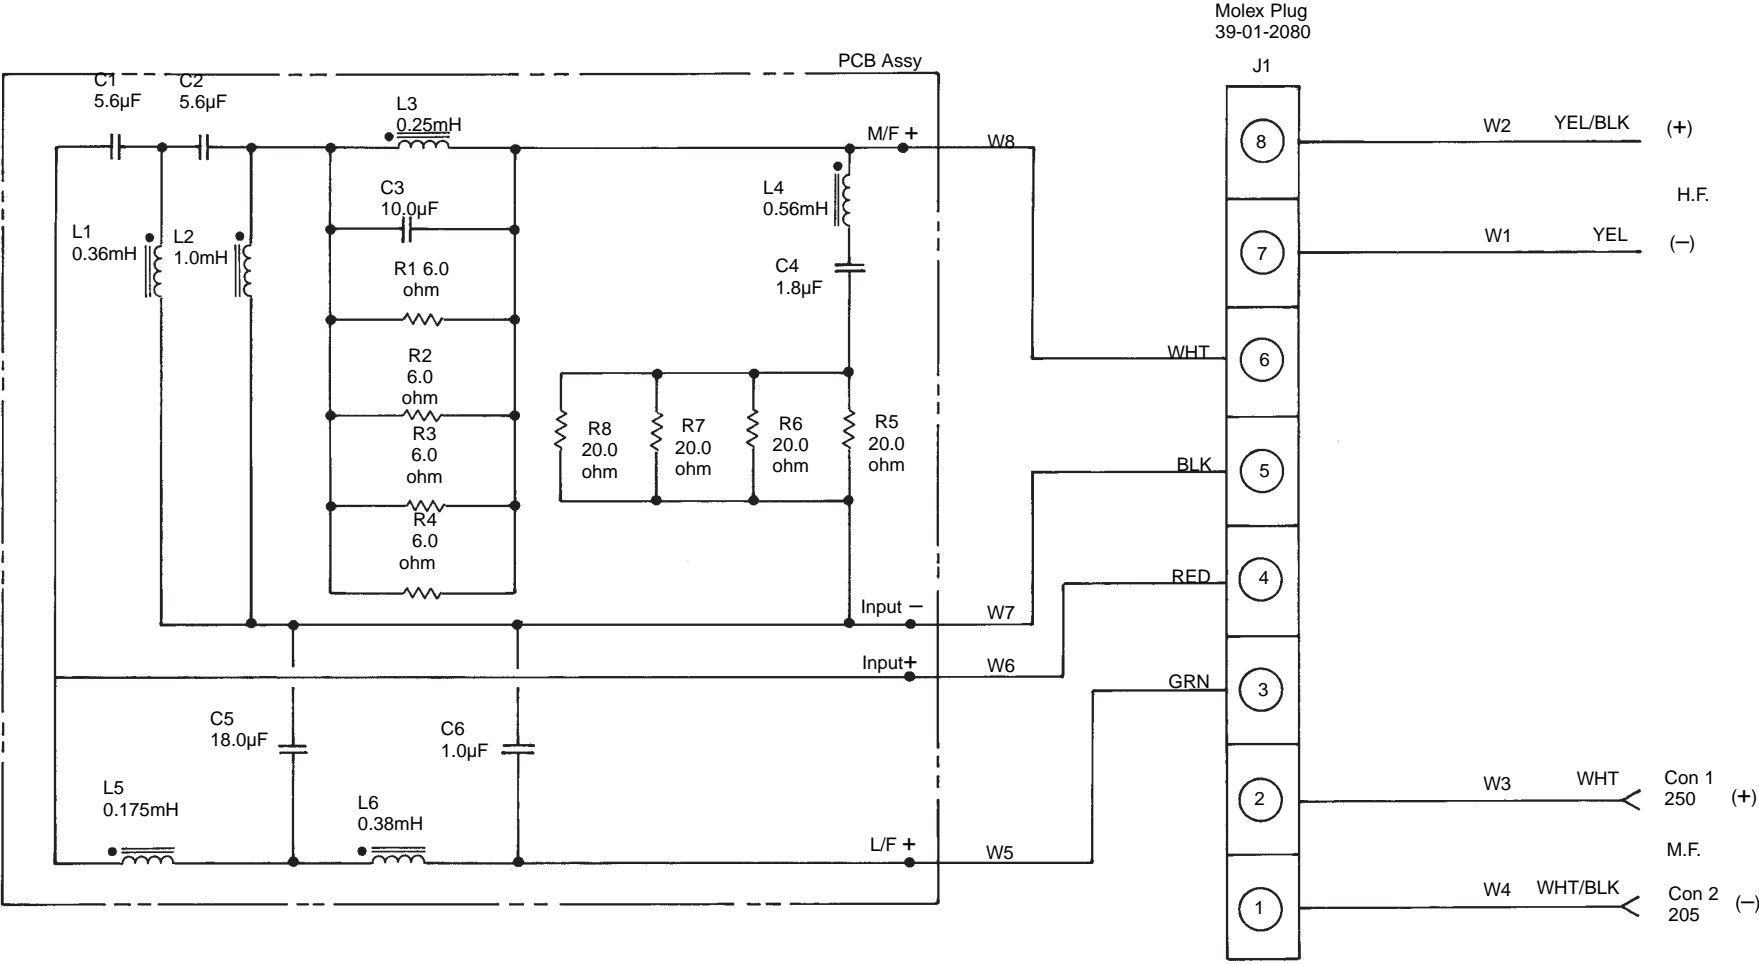

# JBL AM6200/95-WH

SCHEMATIC (339406-002)

Individual Parts for the above crossover are not available.  
A complete replacement assembly should be ordered.

JBL AM6200/95-WH