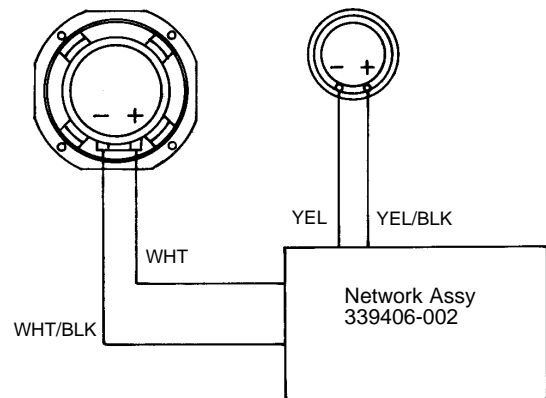

SEE NETWORK SCHEMATIC PAGE

NOTE: INDIVIDUAL PARTS FOR THE ABOVE CROSSOVER ARE NOT AVAILABLE.
A COMPLETE REPLACEMENT ASSEMBLY SHOULD BE ORDERED.