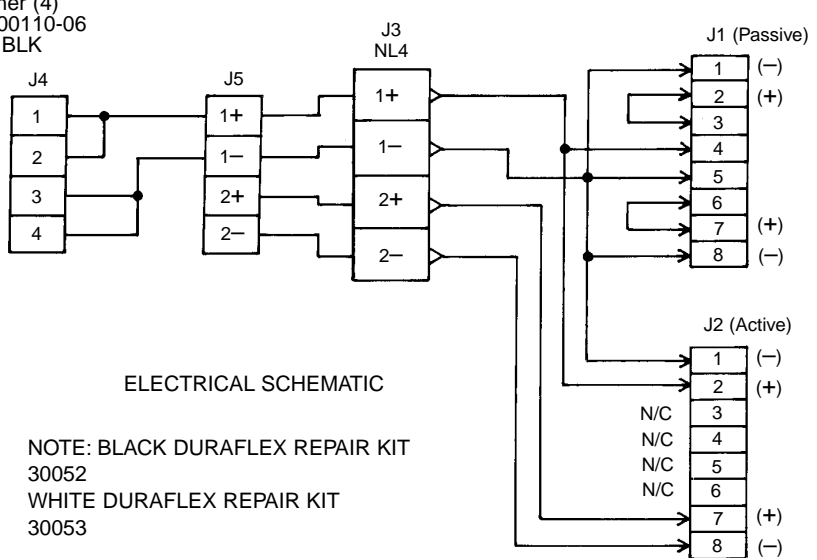

JBL AM4200/64-WH

COMPONENT EXPLODED VIEW

JBL AM4200/64-WH