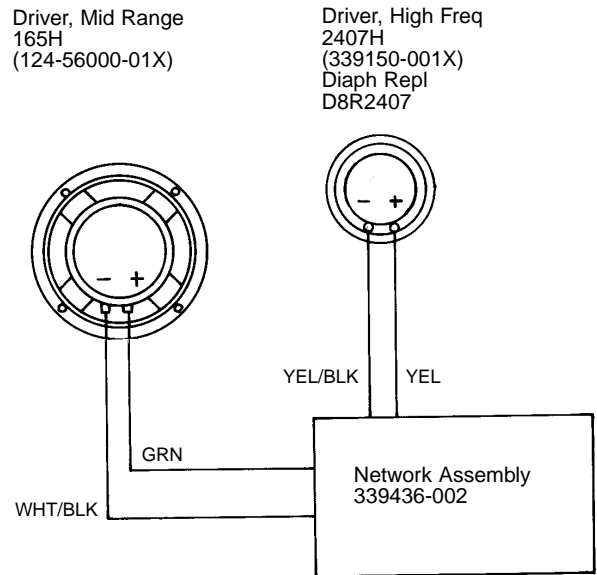

WIRING DIAGRAM

SEE NETWORK SCHEMATIC PAGE

NOTE: INDIVIDUAL PARTS FOR THE ABOVE CROSSOVER ARE NOT AVAILABLE.
A COMPLETE REPLACEMENT ASSEMBLY SHOULD BE ORDERED.