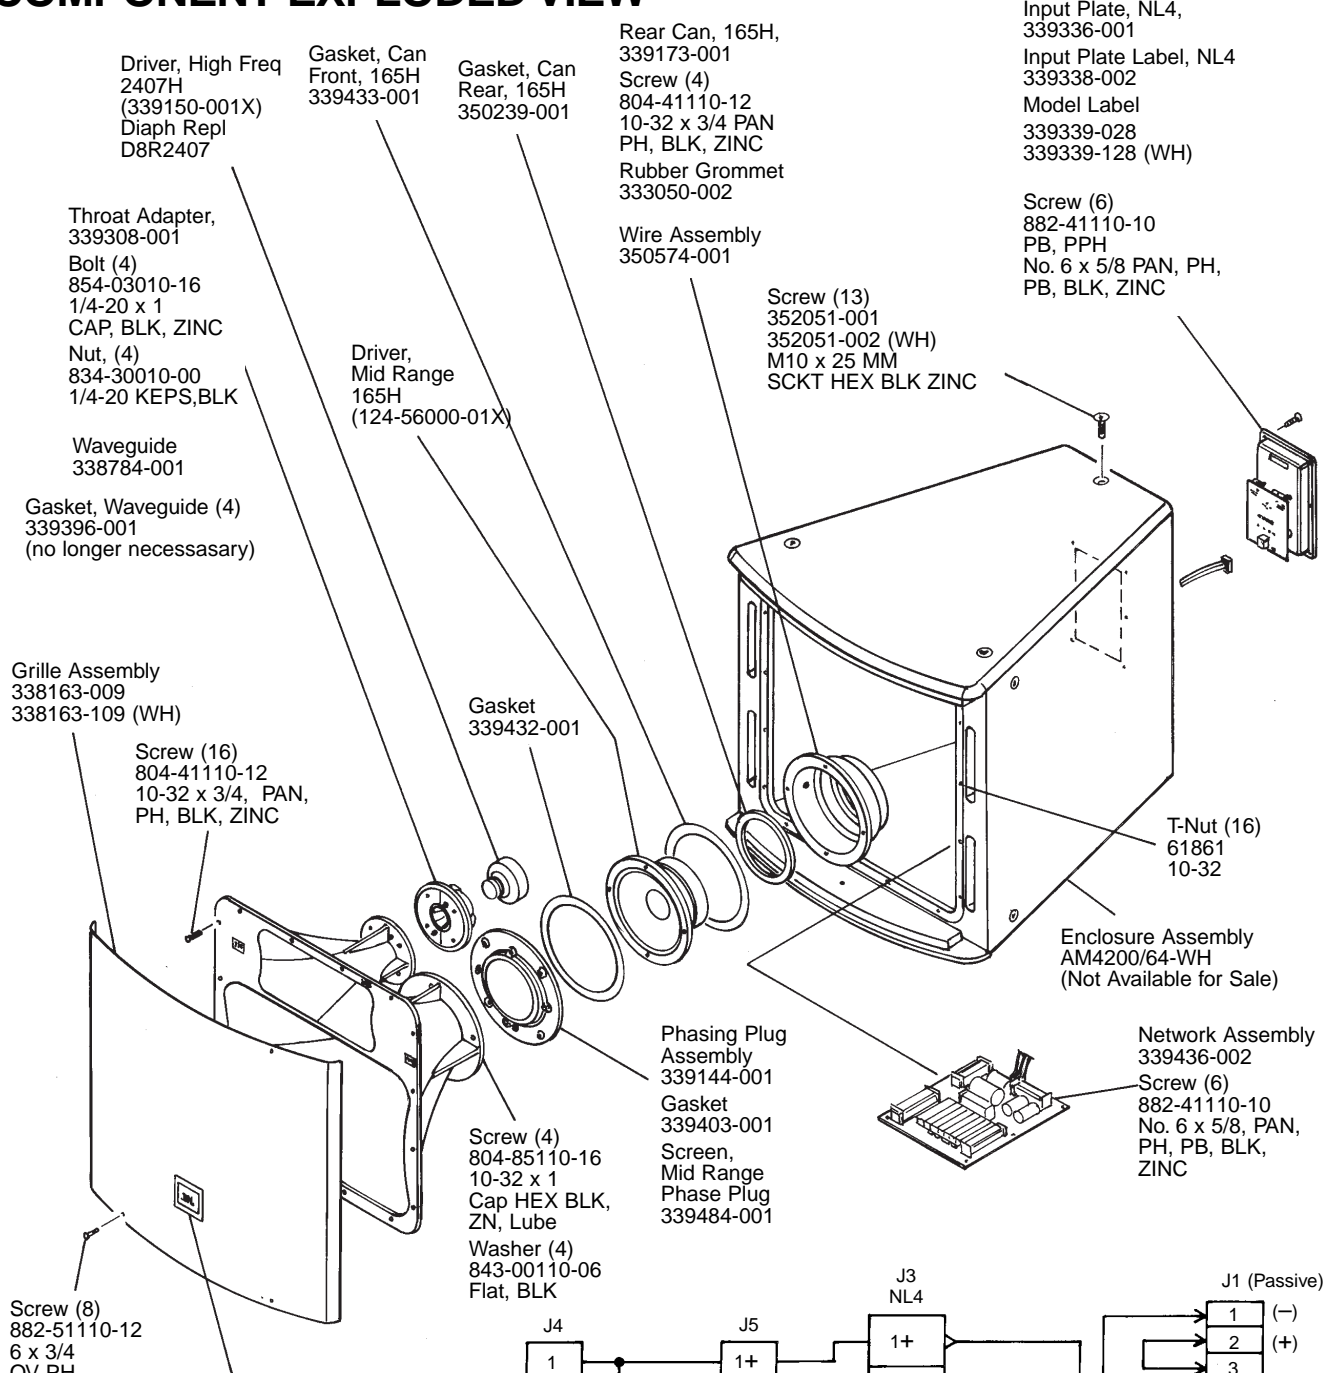

JBL AM4200/64-WH

COMPONENT EXPLODED VIEW

JBL AM4200/64-WH