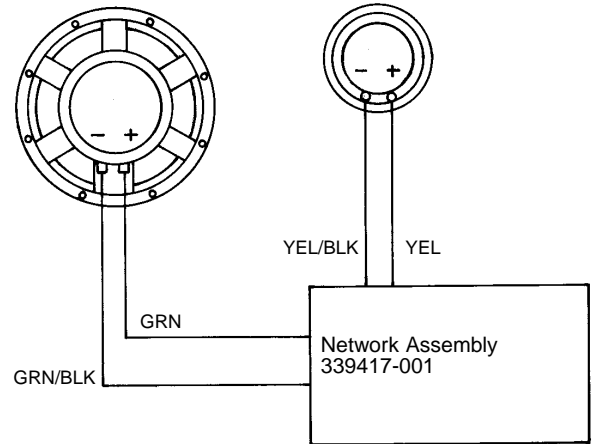

WIRING DIAGRAM

Driver, Low Freq
M115-8A
(124-67001-01X)

Driver, High Freq
2418H-1
Diaph Repl
D8R 2418-1

SEE NETWORK SCHEMATIC PAGE

NOTE: INDIVIDUAL PARTS FOR THE ABOVE CROSSOVER ARE NOT AVAILABLE.
A COMPLETE REPLACEMENT ASSEMBLY SHOULD BE ORDERED.