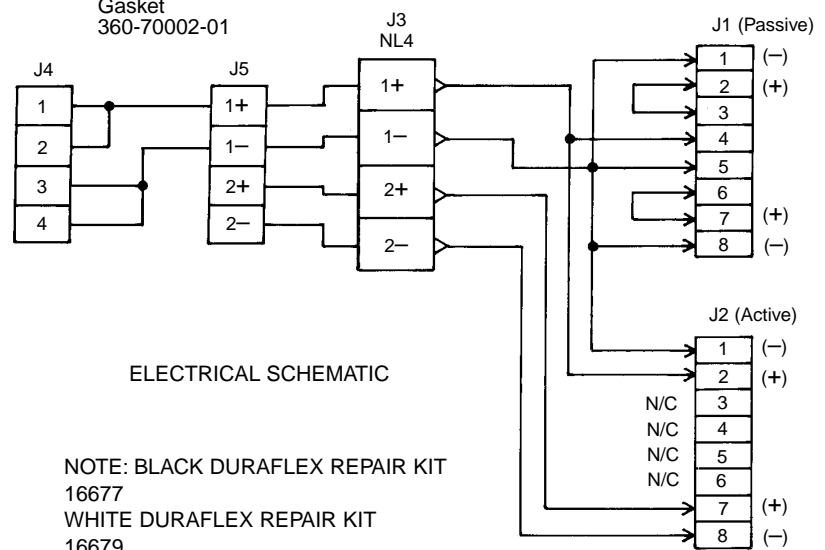

JBL AC2215/00-WH