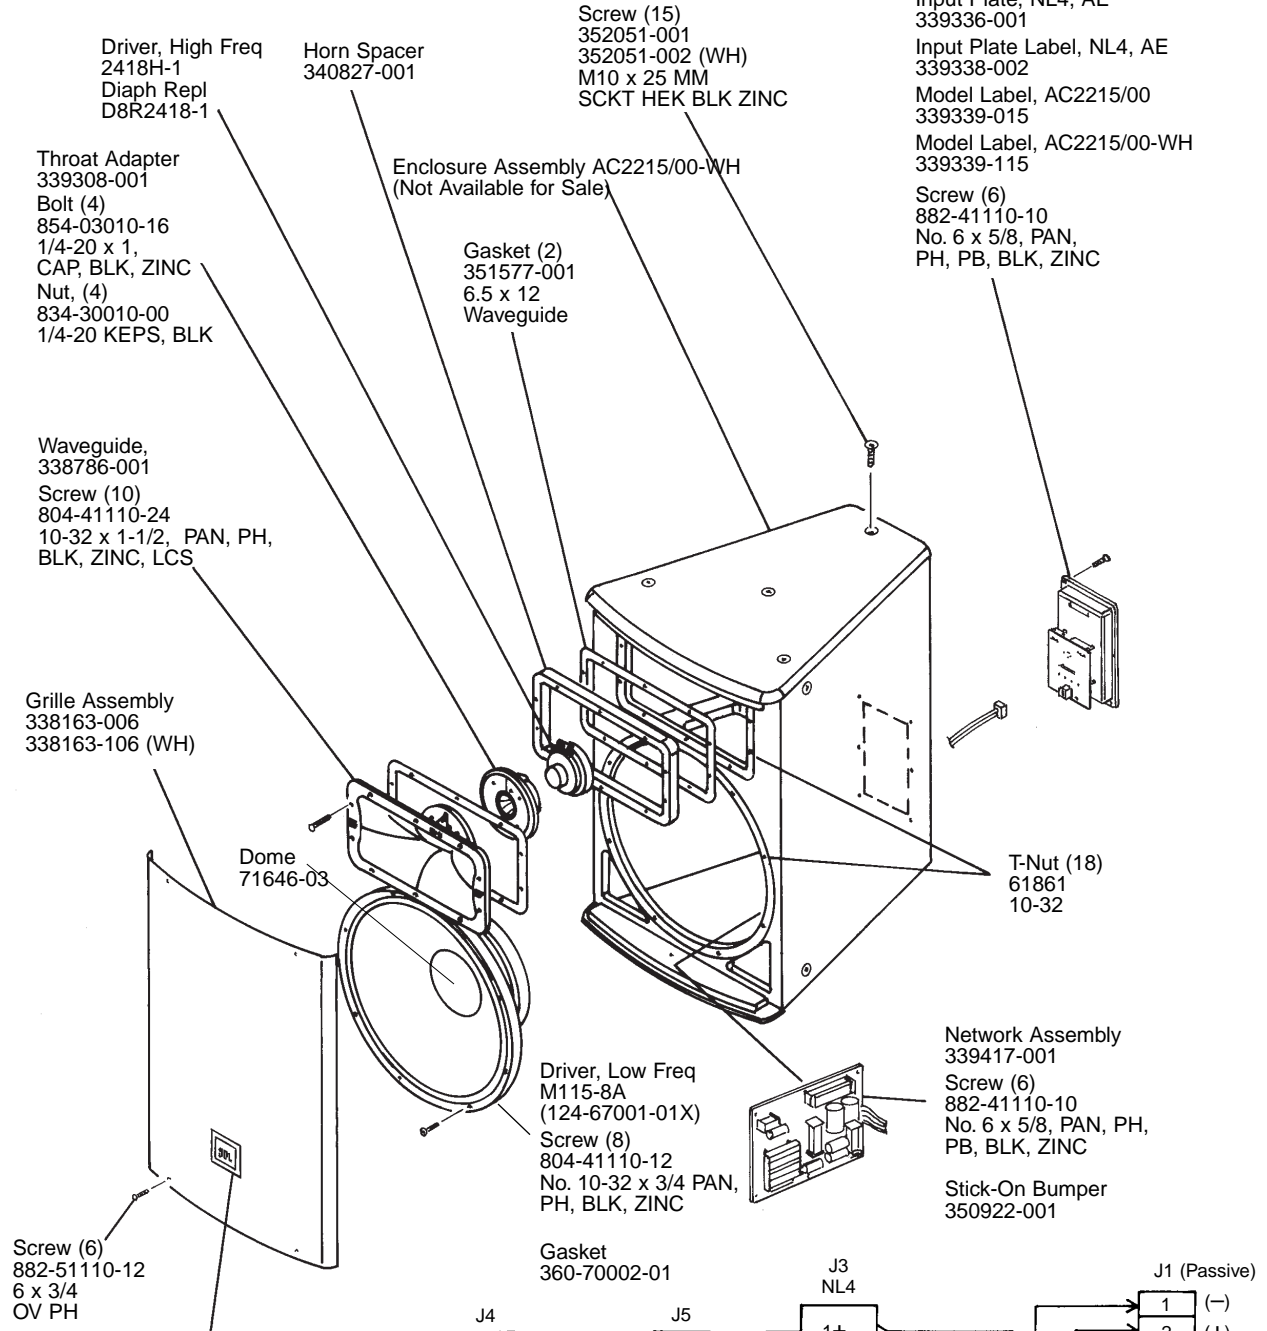

JBL AC2215/00-WH

COMPONENT EXPLODED VIEW

- Logo, Grille Assy (Medium), AE
  339402-001
- Logo, Grille Assy (Medium), AE
  White
  339402-002
- Push Nut
  350689-001
  7/16"
- Compression Spring
  350690-001
- Washer, BLK
  76168
  .175 ID, .75 OD